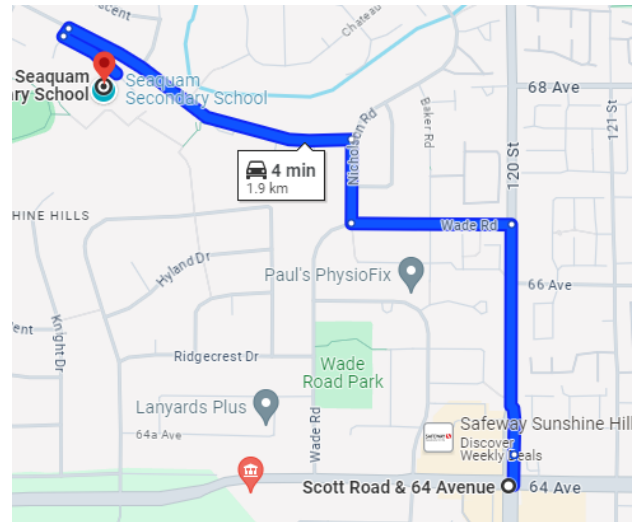

Located in the northeast plaza of 120th st and 72nd ave

Spice 72	12025 72nd Ave	6 Min drive
Jollibee	12047 72nd Ave	6 Min drive
Quiznos	12077 72nd Ave	6 Min drive
A&W	12133 72nd Ave	6 Min drive
Chipotle	12155 72nd Ave	6 Min drive
Five Guys	125- 12101 72 Ave Unit	6 Min Drive
Tim Hortons	12169 72nd Ave	6 Min drive
Nandos	12101 72nd Ave	6 Min drive

These restaurants are all located in one of the plazas at the crossroads of 120th street and 72nd avenue

Located in the southwest plaza of 120th st and 72nd ave

Rickys All Day Grill	7135 120th St.	6 Min drive
Mcdonalds	7005 120th St.	6 Min drive

Located in the northwest plaza of 120th st and 72nd ave

White Spot	7207 120th St.	6 Min drive
Akari Sushi	7261 120th St.	6 Min drive

Located in the northwest plaza of 120th st and 64th ave

Safeway	6401 120th St,	4 Min drive
Donair Affair	6415 120th St.	4 Min drive
Subway	6421 120th St.	4 Min drive
MNA Wings Corner	6461 120th St.	4 Min drive
Starbucks	6483 120th St.	4 Min drive
Sushi Wara	6485 -A 120th St.	4 Min drive
Browns Social house	6485 120th St.	4 Min drive

These restaurants are all located in one of the plazas at the crossroads of 120th street and 64th avenue.

Located in the southeast plaza of 120th st and 64th ave

Sushi Topia	6350 120th St.	4 Min drive
Green Lettuce	112-6350 120th St.	4 Min drive