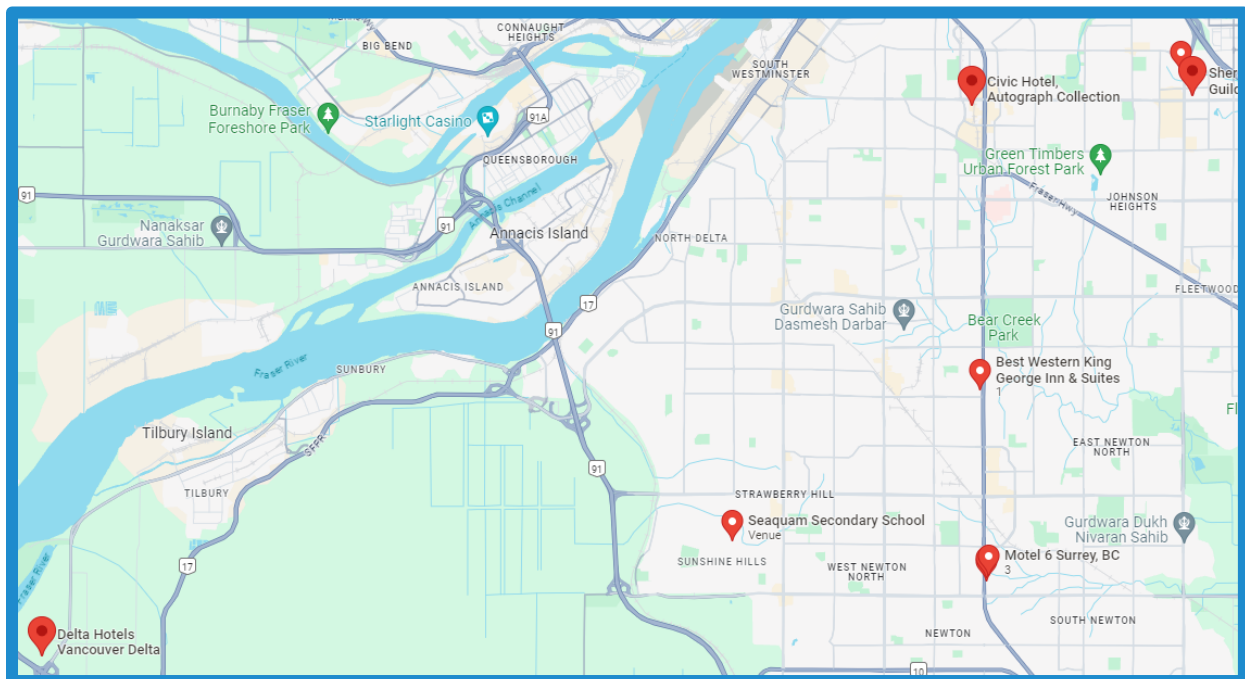

Located in the northeast plaza of 120th st and 72nd ave

Spice 72	12025 72nd Ave	6 Min drive
Jollibee	12047 72nd Ave	6 Min drive
Quiznos	12077 72nd Ave	6 Min drive
A&W	12133 72nd Ave	6 Min drive
Chipotle	12155 72nd Ave	6 Min drive
Five Guys	125- 12101 72 Ave Unit	6 Min Drive
Tim Hortons	12169 72nd Ave	6 Min drive
Nandos	12101 72nd Ave	6 Min drive

These restaurants are all located in one of the plazas at the crossroads of 120th street and 72nd avenue

Located in the southwest plaza of 120th st and 72nd ave

Rickys All Day Grill	7135 120th St.	6 Min drive
Mcdonalds	7005 120th St.	6 Min drive

Located in the northwest plaza of 120th st and 72nd ave

White Spot	7207 120th St.	6 Min drive
Akari Sushi	7261 120th St.	6 Min drive

Located in the northwest plaza of 120th st and 64th ave

Safeway	6401 120th St,	4 Min drive
Donair Affair	6415 120th St.	4 Min drive
Subway	6421 120th St.	4 Min drive
MNA Wings Corner	6461 120th St.	4 Min drive
Starbucks	6483 120th St.	4 Min drive
Sushi Wara	6485 -A 120th St.	4 Min drive
Browns Social house	6485 120th St.	4 Min drive

These restaurants are all located in one of the plazas at the crossroads of 120th street and 64th avenue.

Located in the southeast plaza of 120th st and 64th ave

Sushi Topia	6350 120th St.	4 Min drive
Green Lettuce	112-6350 120th St.	4 Min drive