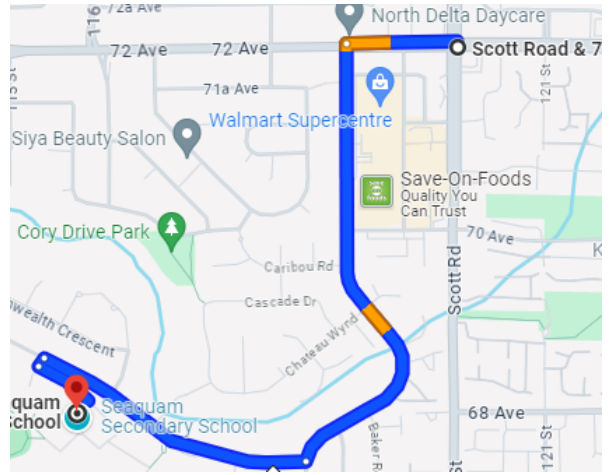

<https://www.marriott.com/en-us/hotels/yvrdd-delta-hotels-vancouver-delta/overview/>
\$384.00/Night +tax – 2 Queen Bed

Civic Hotel

13475 Central Ave, Surrey, BC V3T 0L8
(604) 951-3331

<https://www.marriott.com/en-us/hotels/yvrak-civic-hotel-autograph-collection/overview/?scid=f2ae0541-1279-4f24-b197-a979c79310b0>
\$439.00/Night +tax – 2 Queen Bed

Located in the northeast plaza of 120th st and 72nd ave

Spice 72	12025 72nd Ave	6 Min drive
Jollibee	12047 72nd Ave	6 Min drive
Quiznos	12077 72nd Ave	6 Min drive
A&W	12133 72nd Ave	6 Min drive
Chipotle	12155 72nd Ave	6 Min drive
Five Guys	125- 12101 72 Ave Unit	6 Min Drive
Tim Hortons	12169 72nd Ave	6 Min drive
Nandos	12101 72nd Ave	6 Min drive

These restaurants are all located in one of the plazas at the crossroads of 120th street and 72nd avenue

Located in the southwest plaza of 120th st and 72nd ave

Rickys All Day Grill	7135 120th St.	6 Min drive
Mcdonalds	7005 120th St.	6 Min drive

Located in the northwest plaza of 120th st and 72nd ave

White Spot	7207 120th St.	6 Min drive
Akari Sushi	7261 120th St.	6 Min drive

Located in the northwest plaza of 120th st and 64th ave

Safeway	6401 120th St,	4 Min drive
Donair Affair	6415 120th St.	4 Min drive
Subway	6421 120th St.	4 Min drive
MNA Wings Corner	6461 120th St.	4 Min drive
Starbucks	6483 120th St.	4 Min drive
Sushi Wara	6485 -A 120th St.	4 Min drive
Browns Social house	6485 120th St.	4 Min drive