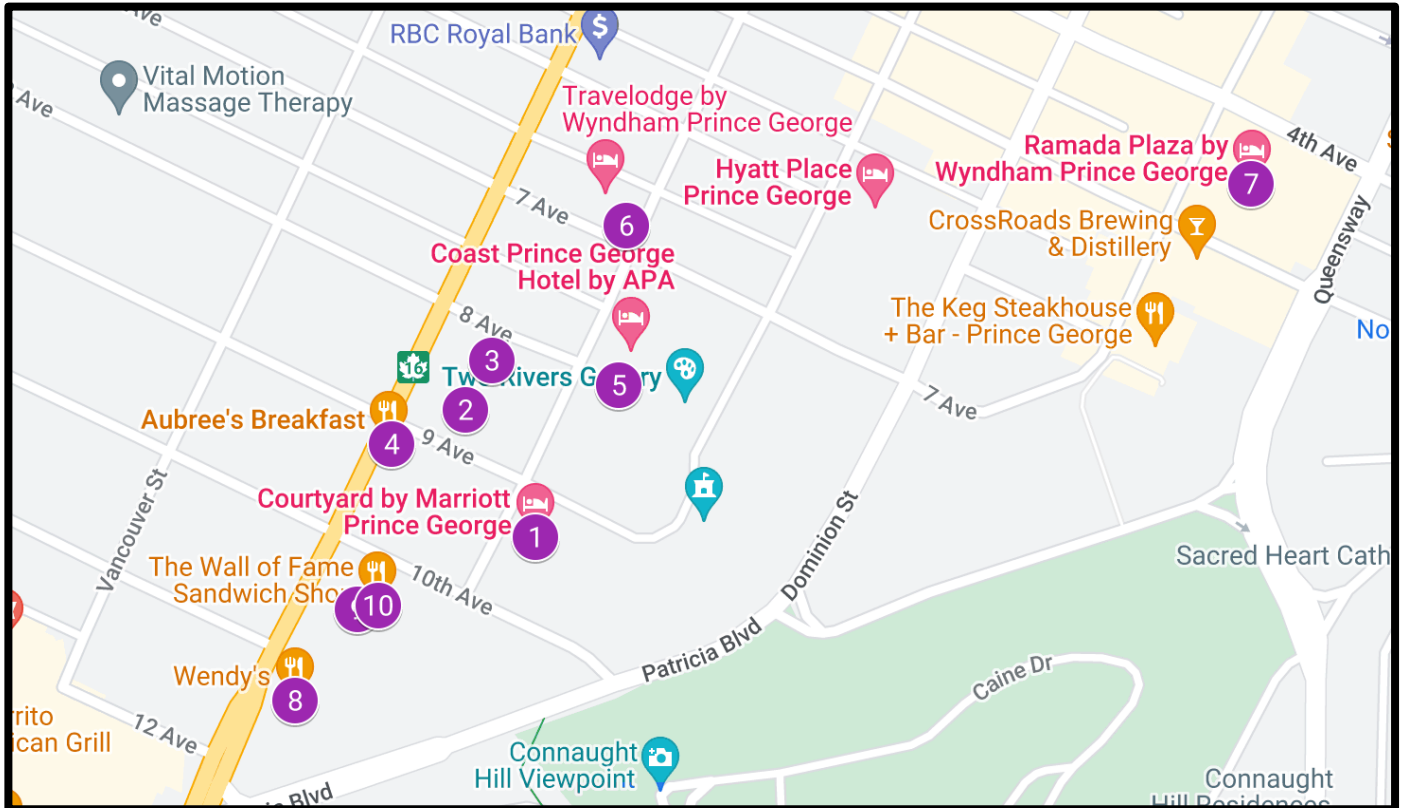

Coast Prince George: Full-service hotel offering 2 restaurants, one being Shogun Japanese steakhouse.

Ramada Plaza: Complimentary Keurig coffee maker with coffee and tea. Limited parking.

Travelodge By Wyndham: Central Location - Zen Noodle House Sizzler Restaurant attached.

Sandman Hotels & Suites: Denny's Restaurant on at this location

Billet Contact: Dave D. 250-718-1598

Transportation Contact: Dennis R. 250-640-0132 (rides to & from PG Airport available)

Restaurants

- | | |
|--|---------------------|
| 1. The Bistro @ Courtyard by Marriott: | inside Venue |
| 2. Tim Hortons: 880 Victoria St | 1 min walk |
| 3. White Spot: 820 Victoria St | 2 min walk |
| 4. Aubree's Breakfast: 910 Victoria St | 3 min walk |
| 5. Shogun Japanese Steakhouse: 770 Brunswick St | 2 min walk |
| 6. Zen Noodle House & Sizzler: 693 Brunswick St | 3 min walk |
| 7. Starbucks: 444 George Street | 11 min walk |
| 8. Wendy's: 1144 Victoria Street | 4 min walk |
| 9. Subway: 1010 Victoria Street | 2 min walk |
| 10. Wall of Fame Sandwich Shop: 1485 10th Ave | 2 min walk |