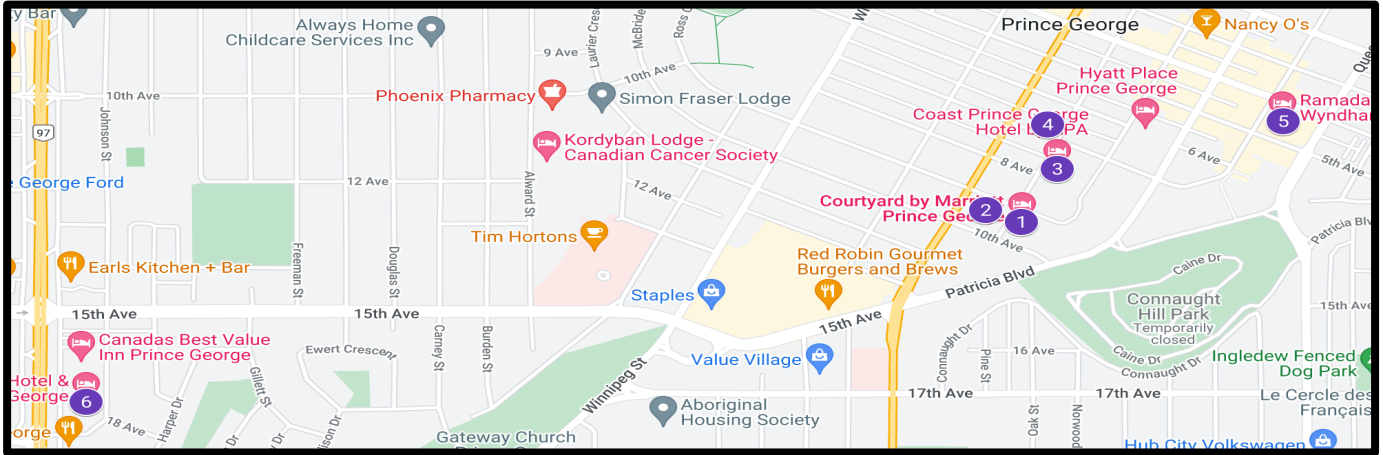

Accommodations

Hotel	Distance to Meeting	Price Offer
1. Courtyard by Marriott 900 Brunswick Street zoe.erickson@marriott.com 250.596.8212	Assembly Venue Location Area Service Committee Staying Here	\$139 before taxes
2. Econo-Lodge City Centre 910 Victoria Street 250-563-1267	200M	\$89 before taxes Quoted by Phone Call to confirm (2 Beds)
3. Coast Prince George Hotel 770 Brunswick Street cininfo@coasthotels.com 250-563-0121 or 1-800-716-6199	240M	\$130/night Coast Comfort Room group code: CIN-GFC16953
4. Travelodge By Wyndham 1458-7 th Avenue gm@travelodgeprincegeorge.com 250-552-2327	260M	Single Queen - \$99 before taxes 2 Doubles - \$104 before taxes 2 Queens - \$109 before taxes Code: BC Yukon Area 79
5. Ramada Plaza Wyndham 444 George Street (250) 563-0055	750M Direct Link to Ramada	Premier King Room - \$115 Premier 2 Queen- \$118 Code: BC Yukon Area 79
6. Sandman Hotels and Suites 1650 Central Street E. 250-563-8131	2 KMS	1 Single - \$243 Tax included 2 Double - \$265 Tax included Call to confirm

Sandman Hotels & Suites: Denny's Restaurant on at this location

Billet Contact: Dave D. 250-718-1598

Transportation Contact: Dennis R. 250-640-0132 (rides to & from PG Airport available)

Restaurants

- | | |
|--|---------------------|
| 1. The Bistro @ Courtyard by Marriott: | inside Venue |
| 2. Tim Hortons: 880 Victoria St | 1 min walk |
| 3. White Spot: 820 Victoria St | 2 min walk |
| 4. Aubree's Breakfast: 910 Victoria St | 3 min walk |
| 5. Shogun Japanese Steakhouse: 770 Brunswick St | 2 min walk |
| 6. Zen Noodle House & Sizzler: 693 Brunswick St | 3 min walk |
| 7. Starbucks: 444 George Street | 11 min walk |
| 8. Wendy's: 1144 Victoria Street | 4 min walk |
| 9. Subway: 1010 Victoria Street | 2 min walk |
| 10. Wall of Fame Sandwich Shop: 1485 10th Ave | 2 min walk |