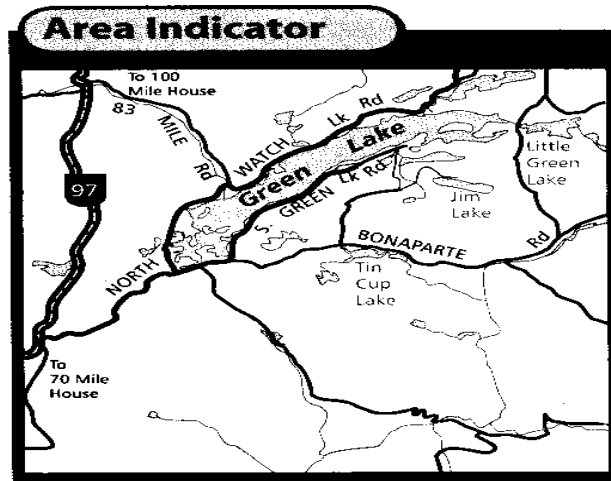

Back to Basics

Photo credit to Backroad Mapbooks

**Approximately 16 km northeast of 70 Mile House off hwy 97
on south side of Green Lake.
There will be signs to show the way.**

Photo credit to Backroad Mapbooks