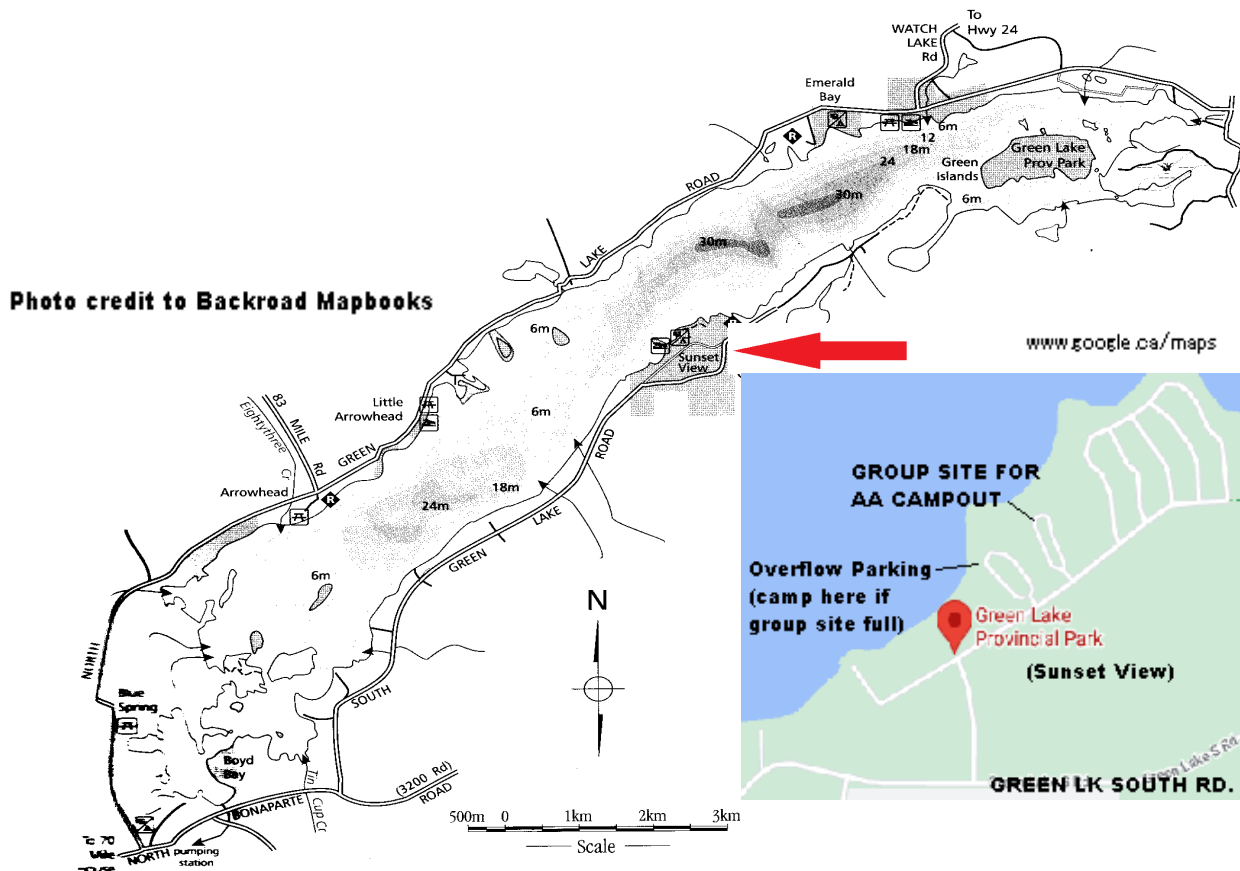

Back to Basics

Photo credit to Backroad Mapbooks

**Approximately 16 km northeast of 70 Mile House off hwy 97
on south side of Green Lake.
There will be signs to show the way.**

Photo credit to Backroad Mapbooks